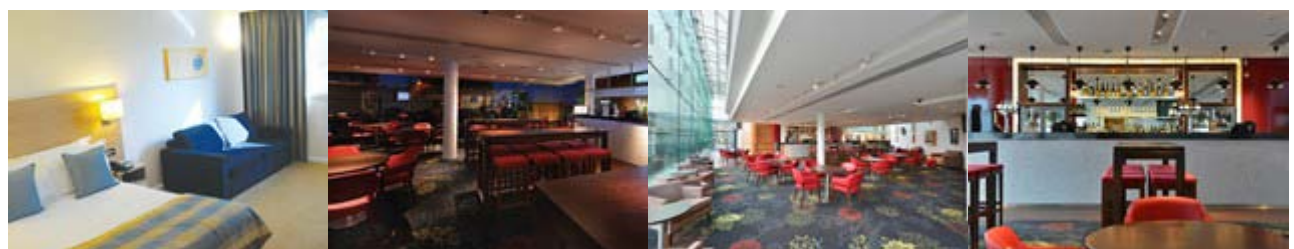

The capital is your oyster at Fed House

Federation reps and members can benefit from a 20% discount at **Federation House** if they stay in Leatherhead for two or three nights at weekends.

Breakfast and car parking are free and there are family rooms available, an **a la carte dinner menu** and gym facilities – and you'll be only 35 minutes from Central London by train.

So now all you have to do is work out how you would spend a weekend in London... You could **soak up the sights** and history of Buckingham Palace and Big Ben, take a ride on the London Eye or enjoy a West End show.